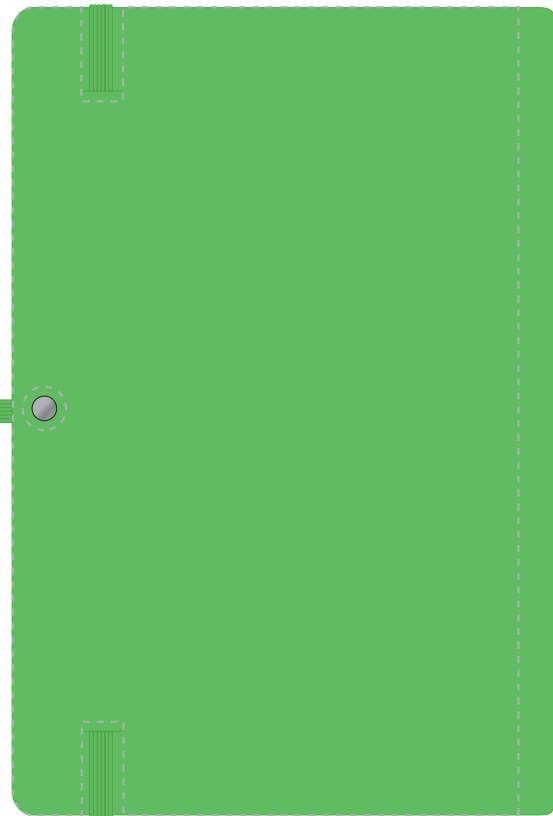

Your Ref:  
Our Ref:

Quantity:  
Version: 1

Product Code: QS0345  
Product Colour: GREEN

**PRINTING CONCERNS:**

Please note that this product has Sustainability Markings that are not visible from this perspective

We stock this item in the following colours

**PANTONE REFERENCE(S)**

Debossing / Foil Blocking  
(Edge to Edge)

Product Image for visualisation  
- colours may vary

ARTWORK SCALE 50%

ARTWORK SCALE 50%

The dashed line is to demonstrate print area and will not appear on your printed item